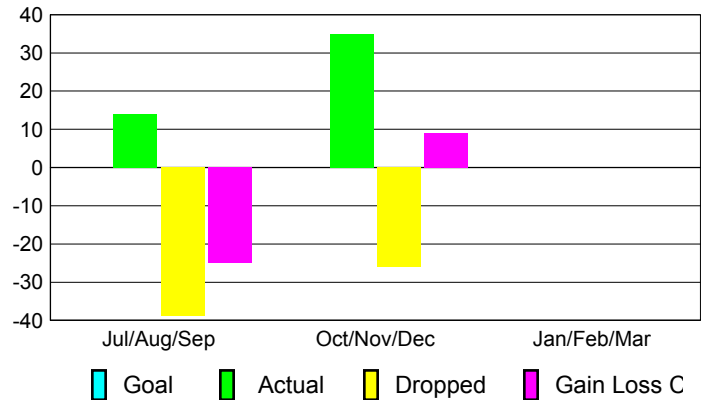

### YTD Status Quo Clubs 2012-2013

Status Quo Clubs Compared to Status Quo Members

## MEMBERSHIP

Membership Results  
2012-2013

Membership  
2011-2012

Month	Net Memb Goal	Actual New Memb	Actual Dropped Memb	Gain/Loss of Memb	Gain/Loss of Memb
Jul/Aug/Sep	0	14	-39	-25	-22
Oct/Nov/Dec	0	35	-26	9	2
Jan/Feb/Mar	0	0	0	0	-3
<b>Totals</b>	<b>0</b>	<b>49</b>	<b>-65</b>	<b>-16</b>	<b>-23</b>

### Membership Results 2012-2013

Goal, New, Dropped, Gain/Loss

### Comparison of Membership Gain/Loss

Current Year Compared to the Previous Year