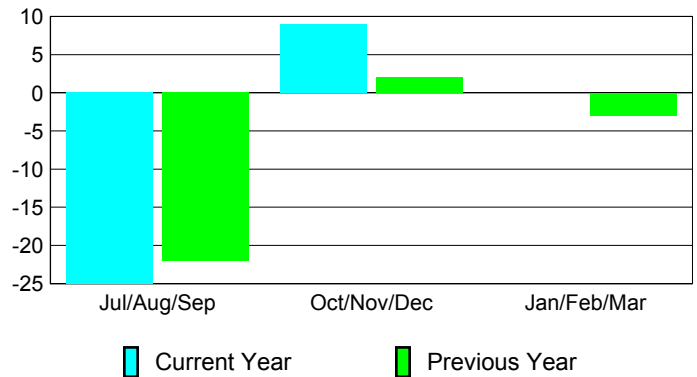

Gender Comparison 2012-2013

Jul/Aug/Sep

Oct/Nov/Dec

Jan/Feb/Mar

Male

Female